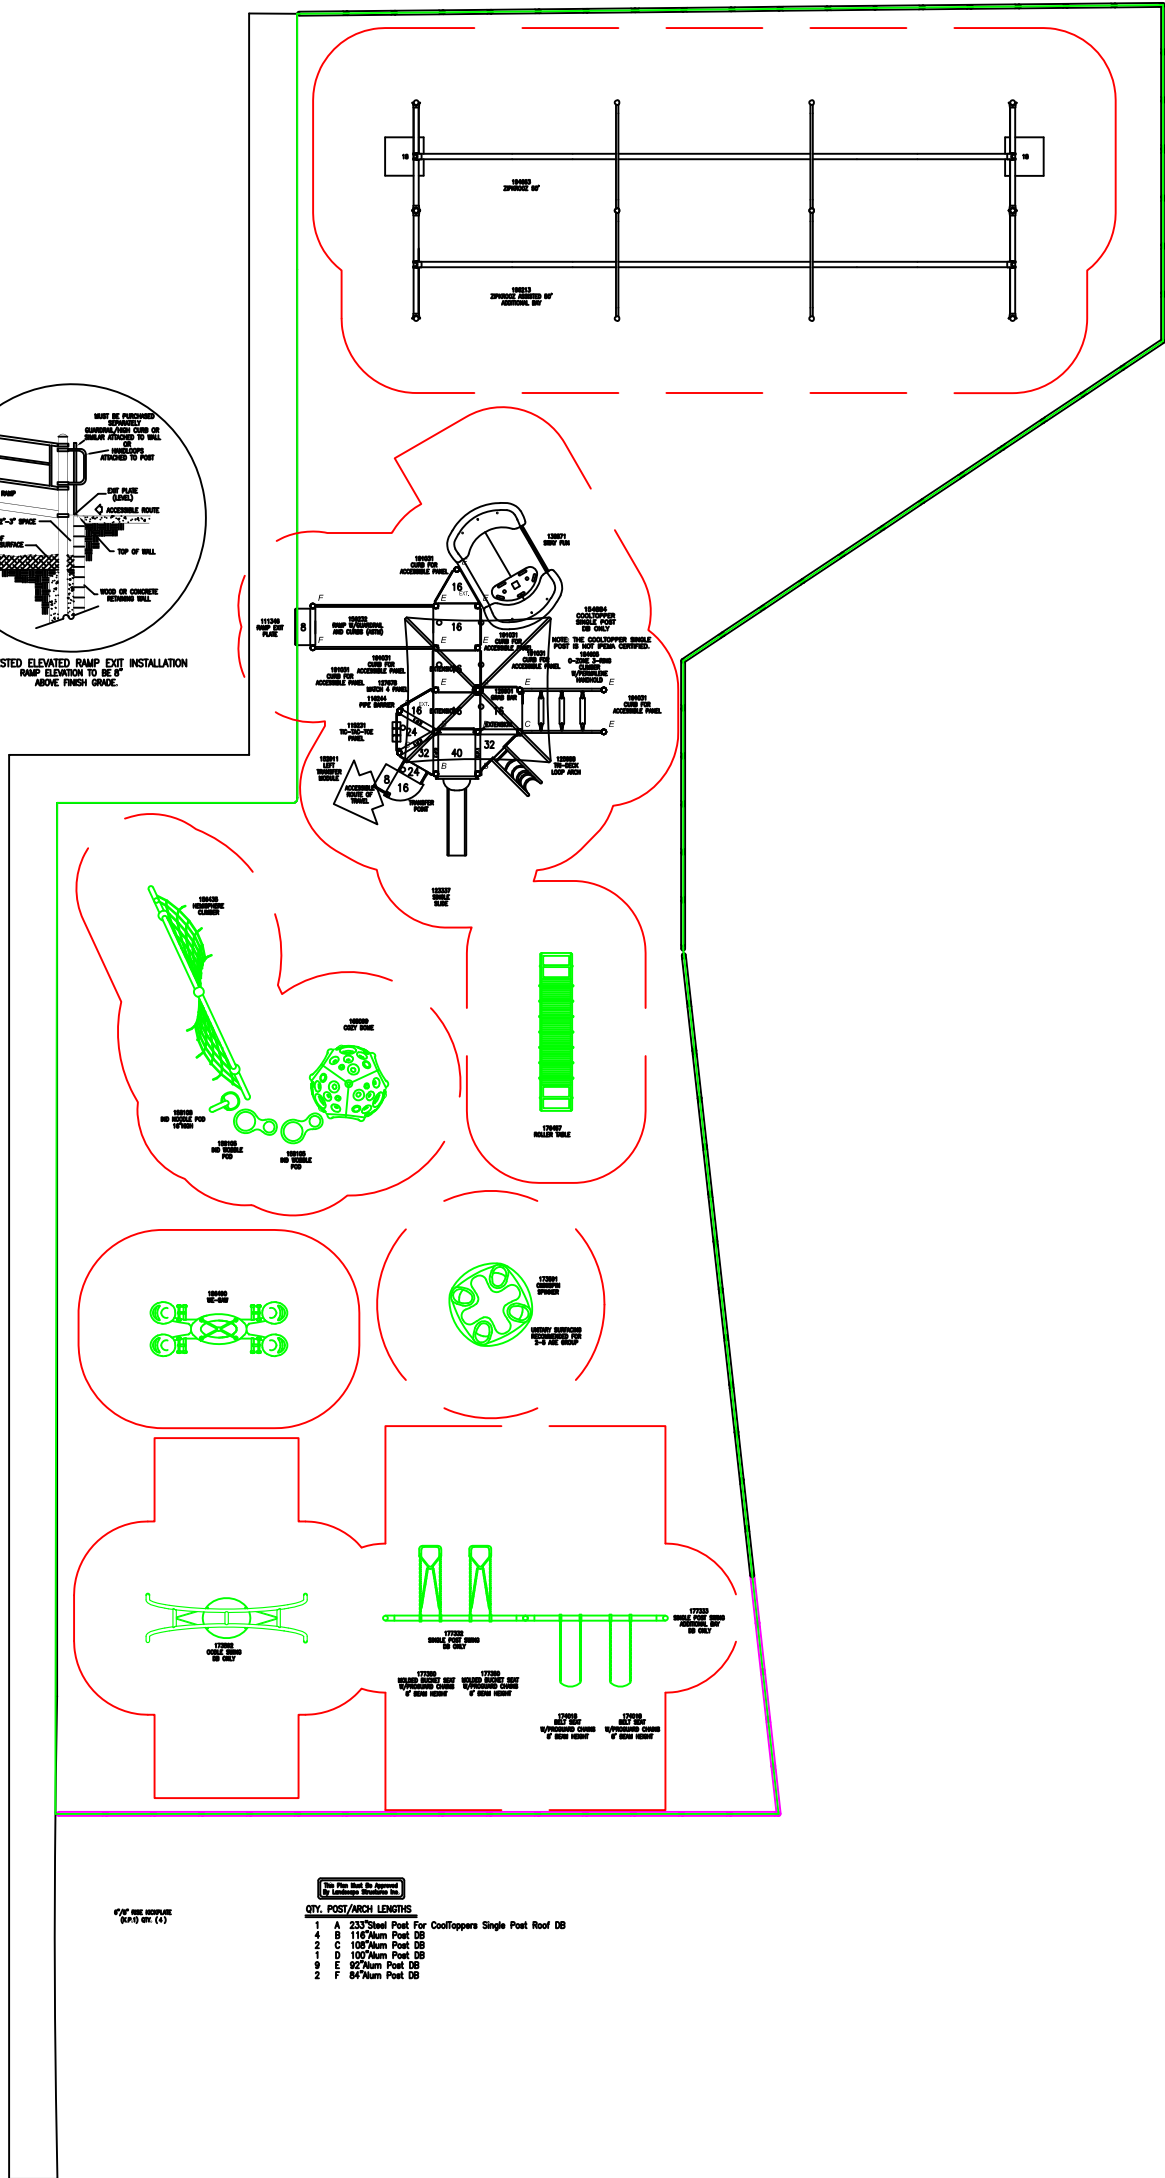

scale: 1/16" = 1'

PlayBooster®
(2-5 years)