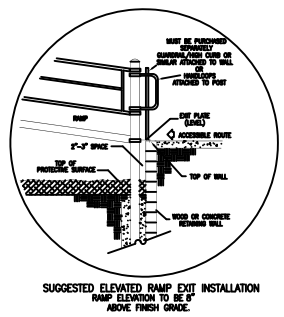

scale: 1/16" = 1'

PlayBooster®
(2-5 years)